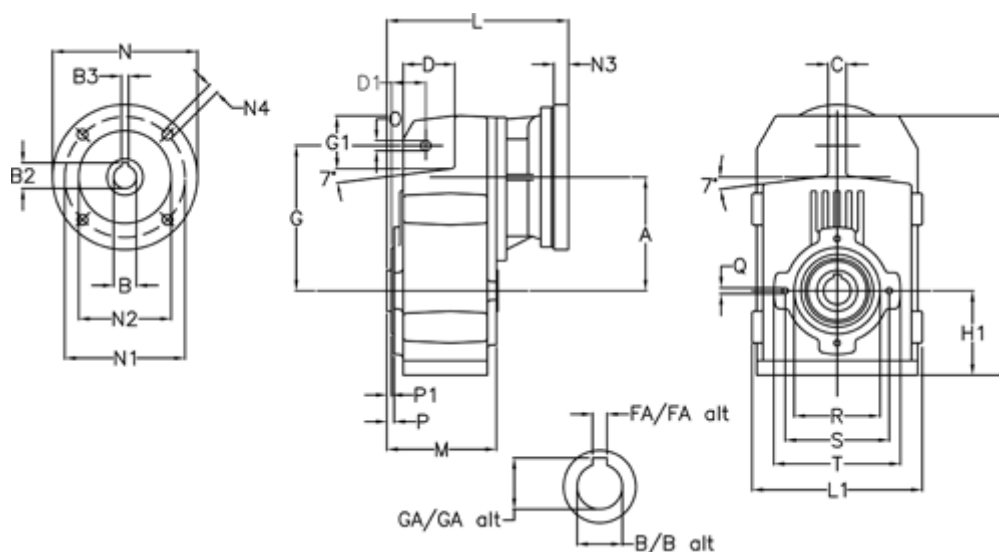

Article number: 29560201453245

Description: Shaft mounted gear
A252H35-14,5-P112B5

Measures

A = 128.75	FA = 10	M = 135.5	Q = M10x14
B = 35	G = 162	N = 250	R = 110
B1 = 28	G1 = 58.0	N1 = 215	S = 130
B2 = 31.3	GA = 38.3	N2 = 180	T = 150
B3 = 8	H = 290.5	N4 = M12x16	
C = 20	H1 = 93.5	O = 13	
D = 57.0	L = 242.5	P = 6.0	
D1 = 43.5	L1 = 188	P1 = 3.5	